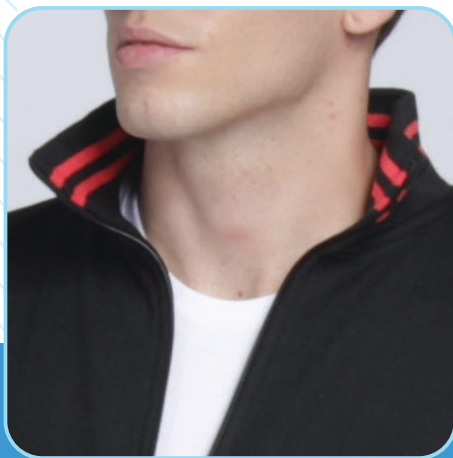

AWG HIGH NECK JACKETS

PRODUCT SPECIFICATIONS

- 400 Gsm
- Rich Cotton
- High Neck Collar
- Double Tipping
- Branded Zip Puller
- Front Zip
- Kangaroo Pockets

IDEAL FOR

- Corporate Professionals
- Employee Gifting
- Company Branding
- Corporate Event
- Group Outings & Personal Use