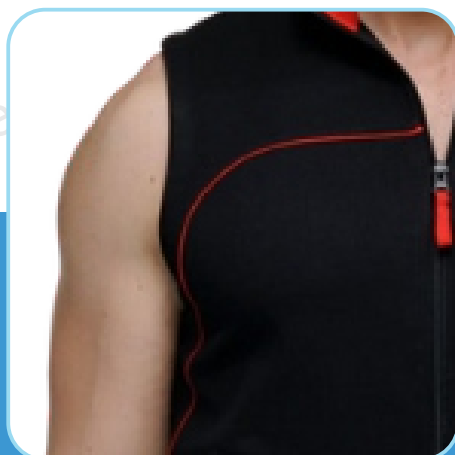

PRICE RANGE

₹730 - ₹800

FINAL PRICE OF PRODUCT DEPENDS ON YOUR DESIGN AREA & QUANTITY

WeMee
www.wemeestore.com