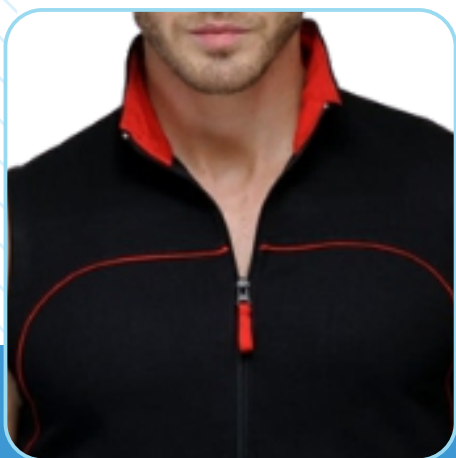

PRICE RANGE

₹730 - ₹800

FINAL PRICE OF PRODUCT DEPENDS ON YOUR DESIGN AREA & QUANTITY

WeMee
www.wemeestore.com