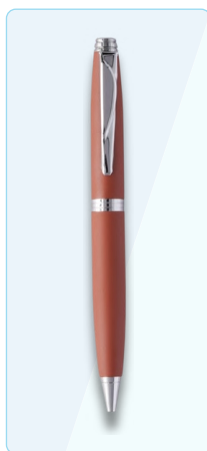

PENS

TAN

FINAL PRICE OF PRODUCT DEPENDS ON YOUR DESIGN AREA & QUANTITY

WeMee
www.wemeestore.com