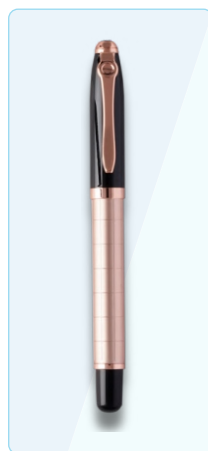

PENS

COP

FINAL PRICE OF PRODUCT DEPENDS ON YOUR DESIGN AREA & QUANTITY

WeMee
www.wemeestore.com