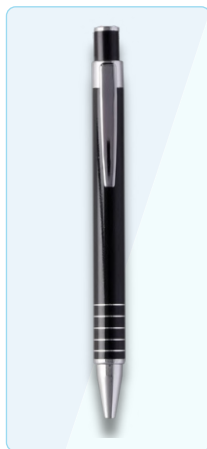

PENS

BLACK

FINAL PRICE OF PRODUCT DEPENDS ON YOUR DESIGN AREA & QUANTITY

WeMee
www.wemeestore.com