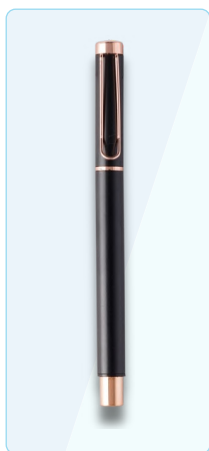

PENS

BLACK

FINAL PRICE OF PRODUCT DEPENDS ON YOUR DESIGN AREA & QUANTITY

WeMee
www.wemeestore.com