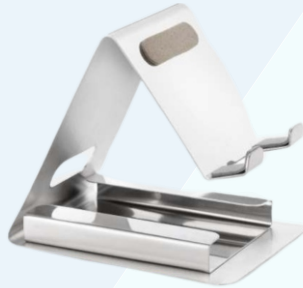

**MOBILE STAND WITH
CARD HOLDER**