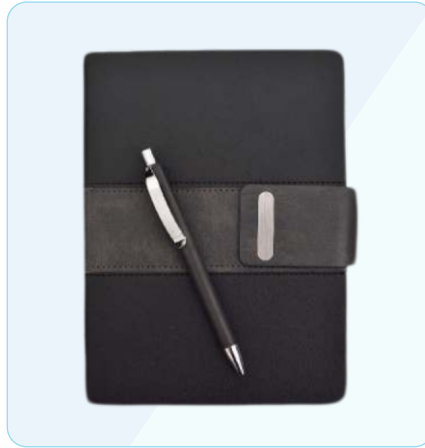

## PREMIUM DIARY WITH MAG. FLAP

GRAY

TAN

DUAL BROWN WITH PEN

VERTICAL MAGNET WITH PEN

VERTICAL MAGNET WITH PEN

GOLDEN FRAME WITH PEN

BLUE LOOP WITH PEN