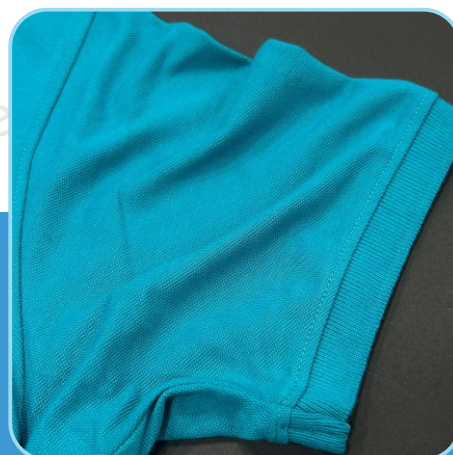

PRICE RANGE
₹695 - ₹765

FINAL PRICE OF PRODUCT DEPENDS ON YOUR DESIGN AREA & QUANTITY

WeMee
www.wemeestore.com