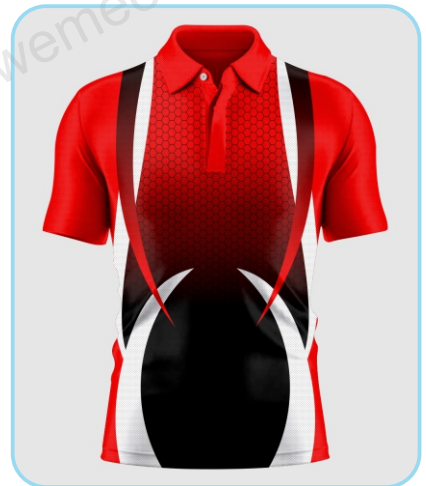

DESIGN AVAILABLE

FINAL PRICE OF PRODUCT DEPENDS ON YOUR DESIGN AREA & QUANTITY

WeMee
www.wemeestore.com