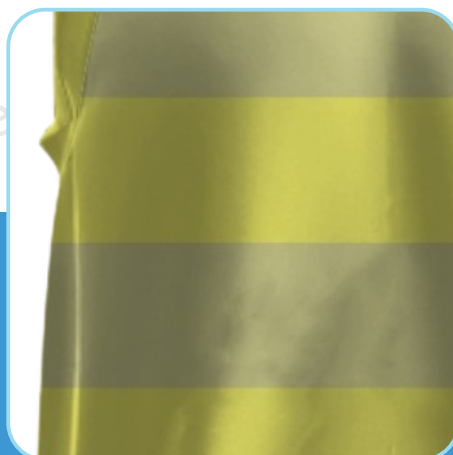

PRICE RANGE

₹400 - ₹450

FINAL PRICE OF PRODUCT DEPENDS ON YOUR DESIGN AREA & QUANTITY

WeMee
www.wemeestore.com