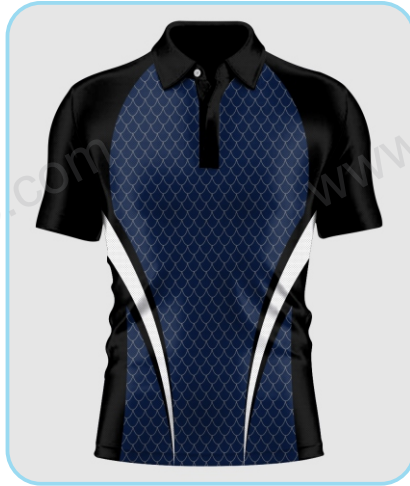

DESIGN AVAILABLE

FINAL PRICE OF PRODUCT DEPENDS ON YOUR DESIGN AREA & QUANTITY

SIZE CHART

WeMee All measurements are in inches						
Unisex Sizes	S	M	L	XL	2XL	3XL
Chest	36	38	40	42	44	46
Length	26	27	28	29	30	31