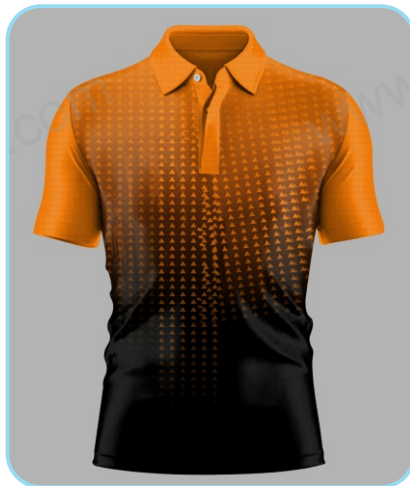

DESIGN AVAILABLE

FINAL PRICE OF PRODUCT DEPENDS ON YOUR DESIGN AREA & QUANTITY

WeMee
www.wemeestore.com