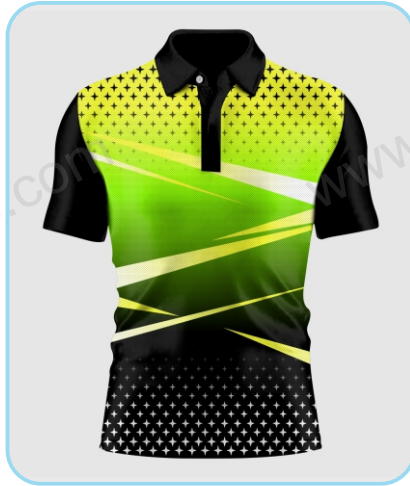

DESIGN AVAILABLE

FINAL PRICE OF PRODUCT DEPENDS ON YOUR DESIGN AREA & QUANTITY