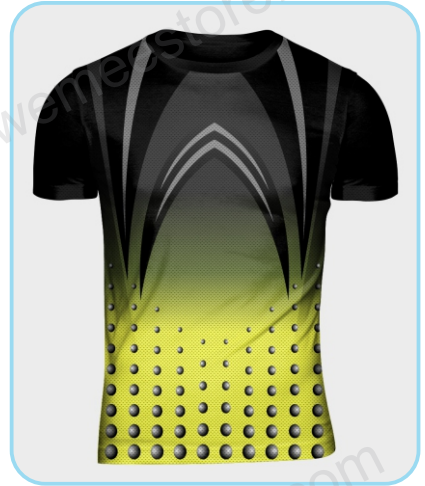

DESIGN AVAILABLE

FINAL PRICE OF PRODUCT DEPENDS ON YOUR DESIGN AREA & QUANTITY