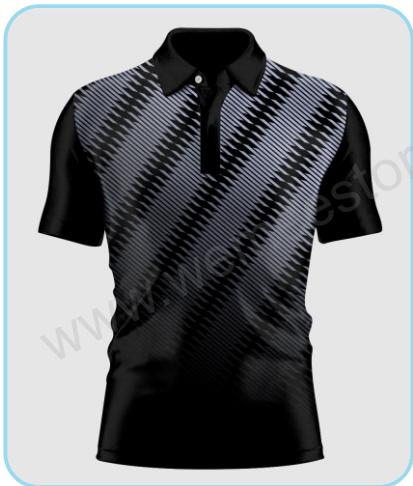

DESIGN AVAILABLE

FINAL PRICE OF PRODUCT DEPENDS ON YOUR DESIGN AREA & QUANTITY

WeMee
www.wemeestore.com