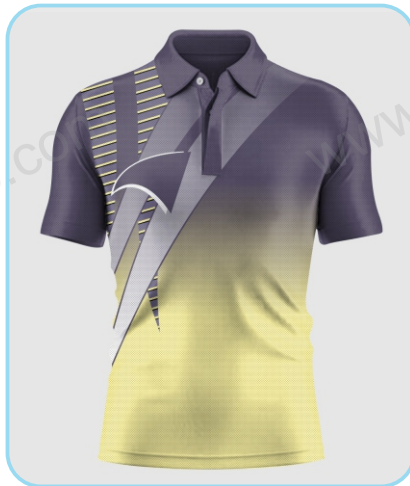

DESIGN AVAILABLE

FINAL PRICE OF PRODUCT DEPENDS ON YOUR DESIGN AREA & QUANTITY

WeMee
www.wemeestore.com